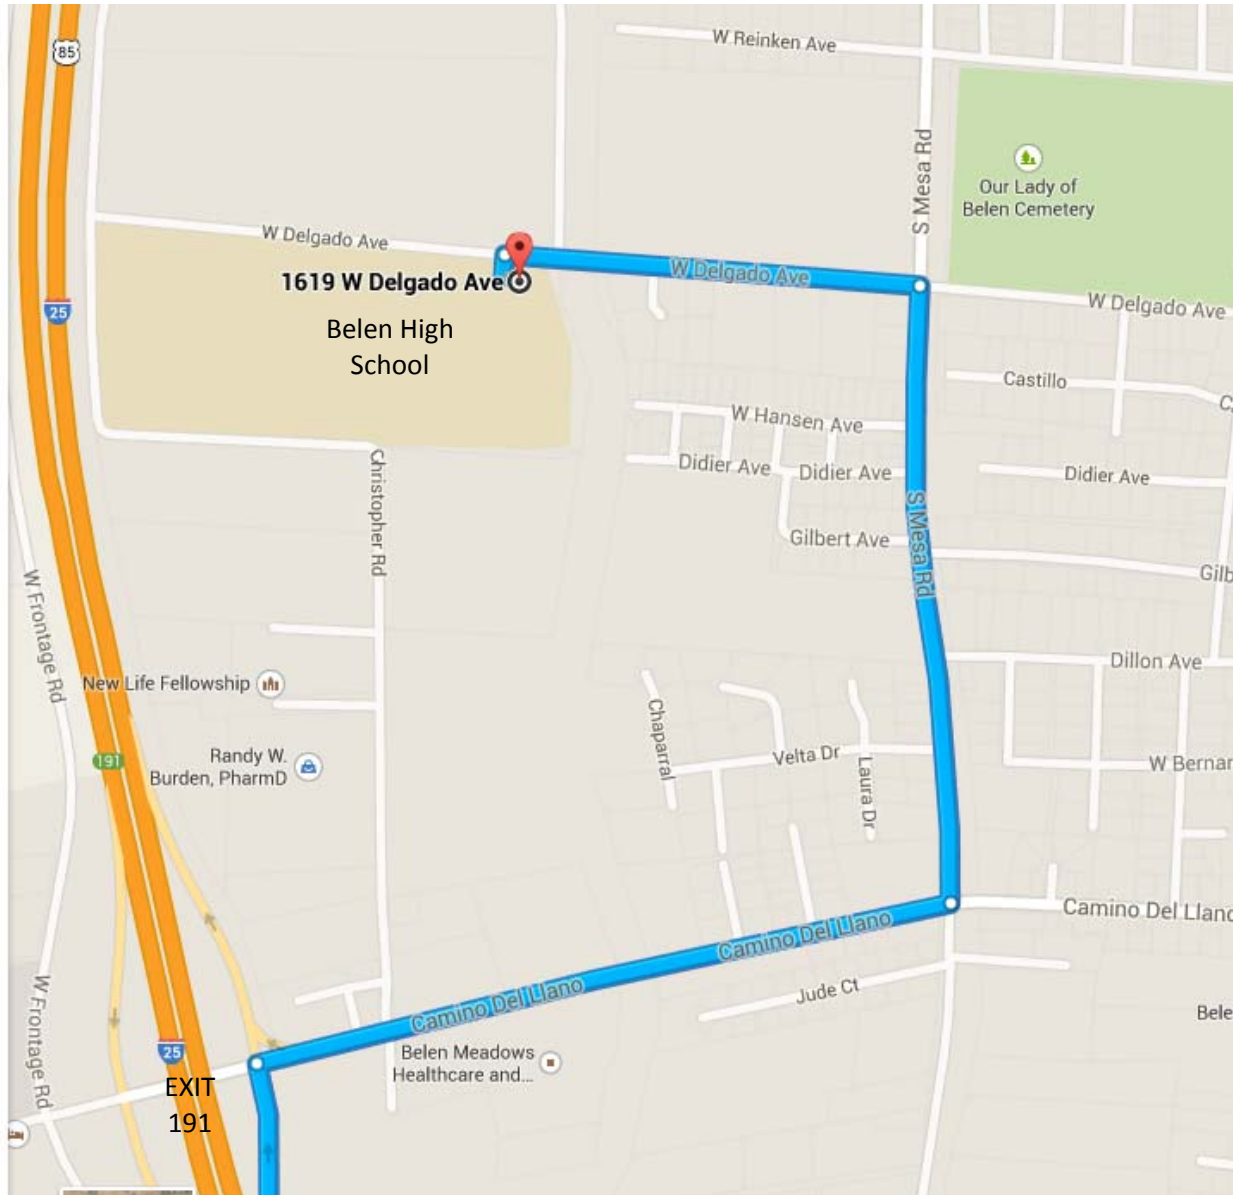

**New Mexico 4-H Home Economics School
Belen High School
1619 W Delgado Ave
Belen, NM 87002**

From I-25 – Take Exit 191
Travel east on Camino Del Llano ½ mile
Turn left (north) on S Mesa Rd, travel about ½ mile (turn opposite the cemetery)
Turn left (west) on W Delgado Ave, travel onto the High School Campus
Look for the clover for 4-H Parking.