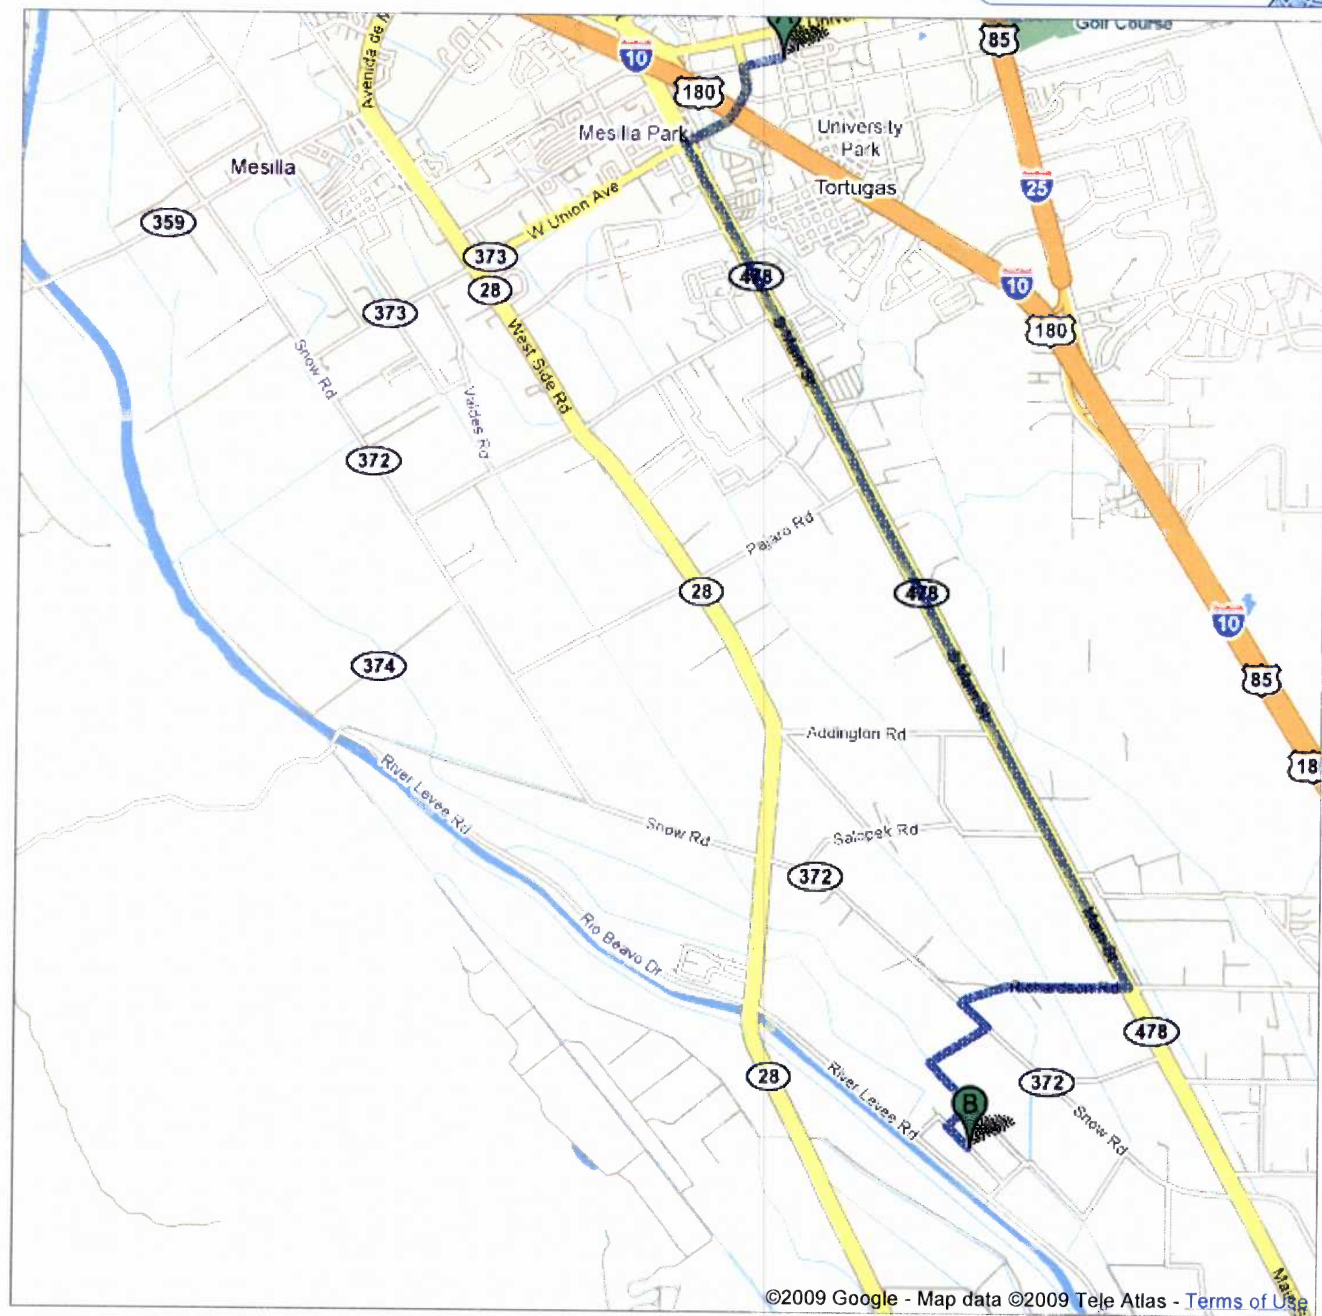

 945 E College Ave, Las Cruces, NM 88003

-
- | | | |
|--|---|---------------------------|
| | 1. Head west on E College Ave toward Knox St | go 0.2 mi
total 0.2 mi |
|  | 2. Turn left at El Paseo Rd
About 1 min | go 0.3 mi
total 0.5 mi |
| | 3. Continue on E Union Ave | go 0.3 mi
total 0.8 mi |
|  | 4. Turn left at S Main St/NM-478
Continue to follow NM-478
About 9 mins | go 5.2 mi
total 6.0 mi |
|  | 5. Turn right at County Rd-B057/E Organ Rd/Richardson Rd
Continue to follow County Rd-B057
About 2 mins | go 0.9 mi
total 6.9 mi |
|  | 6. Turn left at NM-372/Snow Rd | go 0.2 mi
total 7.1 mi |
|  | 7. Turn right at County Rd-B056
About 1 min | go 0.4 mi
total 7.5 mi |
|  | 8. Turn left at County Rd-B054
About 1 min | go 0.3 mi
total 7.8 mi |
|  | 9. Turn right at Plant Science Circle | go 0.2 mi
total 7.9 mi |
|  | 10. Turn left to stay on Plant Science Circle | go 0.2 mi
total 8.1 mi |

 Plant Science Cir, Las Cruces, NM 88005

These directions are for planning purposes only. You may find that construction projects, traffic, weather, or other events may cause conditions to differ from the map results, and you should plan your route accordingly. You must obey all signs or notices regarding your route.

Map data ©2009 , Tele Atlas

Directions to Plant Science Cir, Las Cruces, NM 88005

8.1 mi – about 17 mins

Save trees. Go green!
Download Google Maps on your phone at google.com/gmm

©2009 Google - Map data ©2009 Tele Atlas - Terms of Use