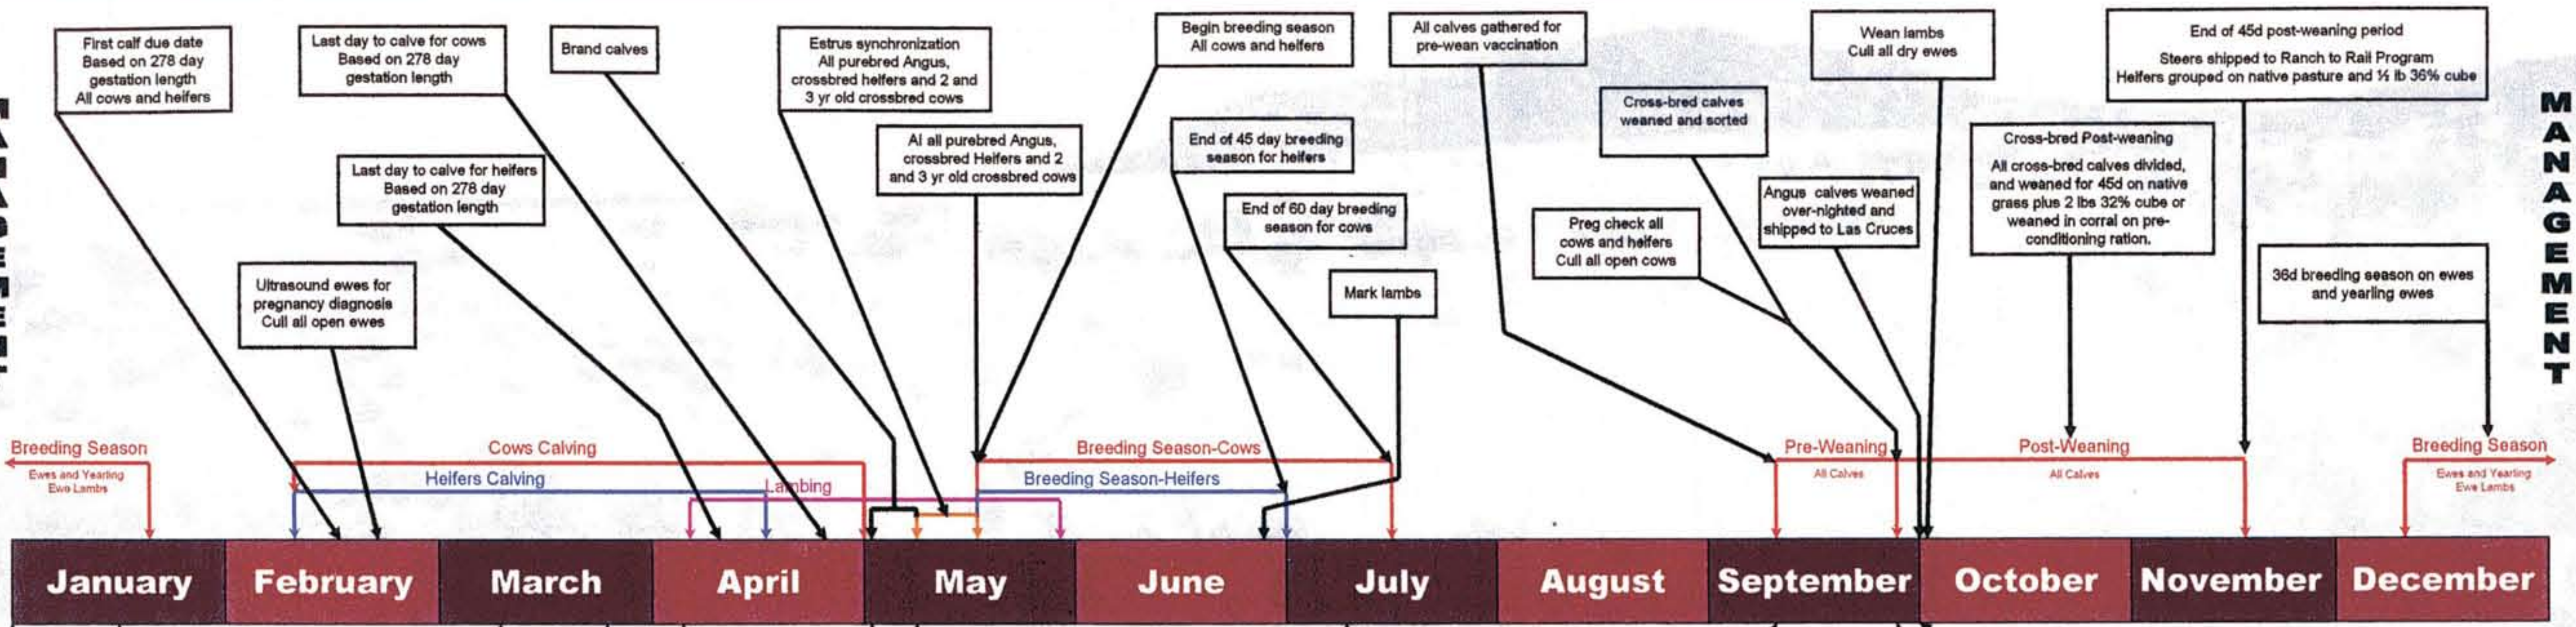

Management Timeline of the Corona Range and Livestock Research Center

MANAGEMENT

MANAGEMENT

HERD HEALTH

HERD HEALTH

SUPPLEMENTATION

	January	February	March	April	May	June	July	August	September	October	November	December
Helfer Calves												
Yearling Heifers												
First calf heifers												
Three year old cows												
Mature Cows												
All Bulls												
Ewes and Yearling Ewes												
All Rams												

Southwest Grazing Land Innovations

CORONA

Range and Livestock Research Center