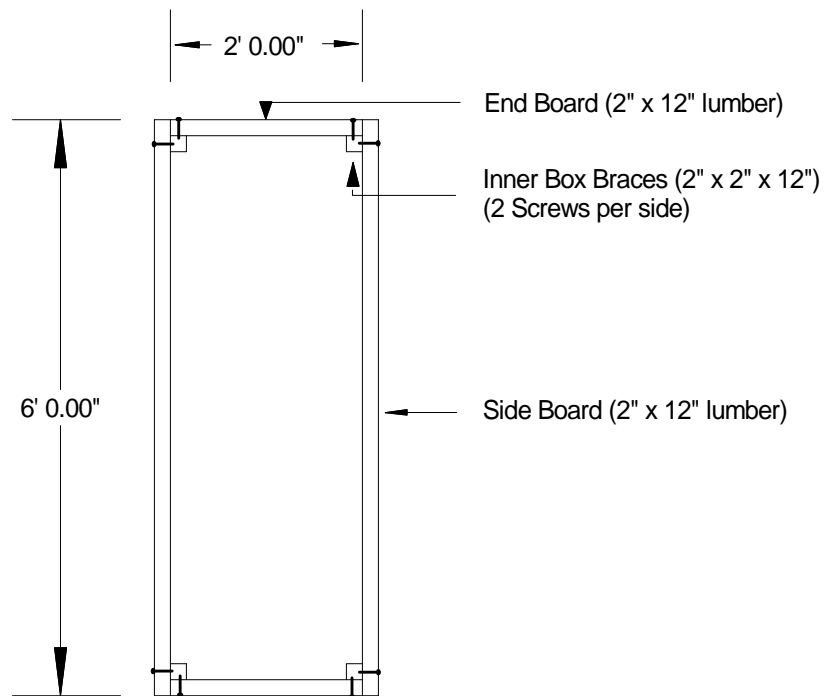

# Raised Bed Garden Box

## Raised Garden Box

Date: 03/2014  
Drawn by:  
Margaret M. West, B.S. M.A.  
Agricultural Research Scientist

**Note:** The actual box used for the project was similar in dimension to this drawing. Three older on-site raised bed boxes were repurposed for this project. The box sizes were used to develop youth gardening skills not for yield of vegetables.