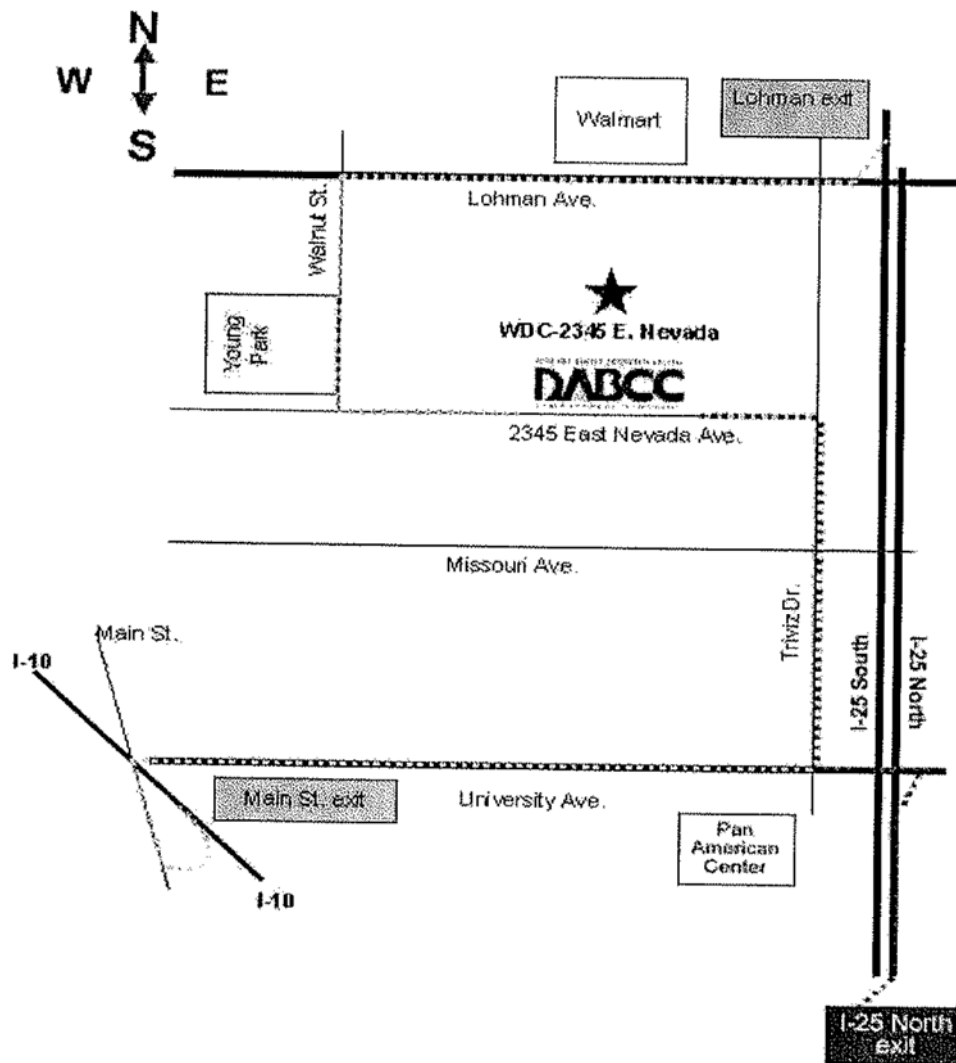

## AIRPORT

The El Paso International airport is located 6 miles east of downtown El Paso and 1.7 miles north of Interstate 10, Exit 25. Allow 45-55 minutes for travel time to Las Cruces, NM.

Website: [www.elpasointernationalairport.com](http://www.elpasointernationalairport.com)

Google Map to DACC, 2345 E. Nevada in Las Cruces, NM:

<https://www.google.com/maps/place/2345+Nevada+Ave,+Las+Cruces,+NM+88001/@32.310204,-106.749945,16z/data=!4m5!3m4!1s0x86de3d60e3da301b:0x63ea90566288cc6b!8m2!3d32.3098642!4d-106.7497632?hl=en>

### Directions:

**From El Paso:** Take I-25 North exit. Get off on University exit. Turn left (West) onto University Avenue. Turn right (North) on Triviz Drive and take a left (West) on East Nevada Avenue.

**From Deming:** Take Main St. exit. Turn right (North) onto Main St. Turn right (East) on University Avenue. Turn left (North) on Triviz Drive and take a left (West) on East Nevada Avenue.

**From T or C:** Take Lohman exit. Turn right (West) onto Lohman Avenue. Turn left (South) onto Walnut Street. Turn left (East) on Nevada Avenue.