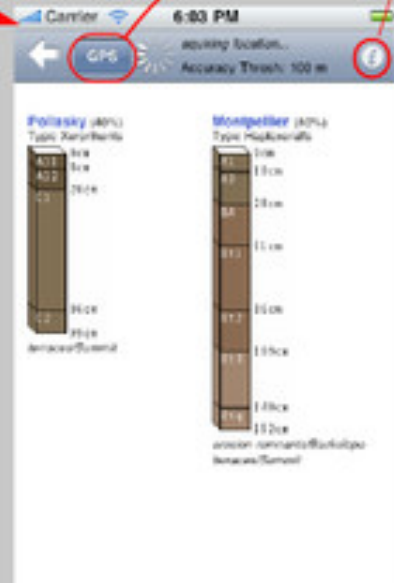

Boron Deficient Alfalfa

Precision Tank Mixing Guide

AGRIplot™

Carrier  8:01 AM 

Point 1 Details

| | |
|---------------------|------------|
| Latitude | 87.786165 |
| Longitude | 85.750973 |
| Altitude | 138.060000 |
| Distance to point 2 | 138.06 m |
| | 452.94 ft |

Set the desired GPS accuracy with the slider, and click "Done" to return to the main view.

SoilWeb for iPhone

Click to start application

Application starts with GPS disabled. Click "GPS" to start acquiring location data. Click on the "info" button for application details.