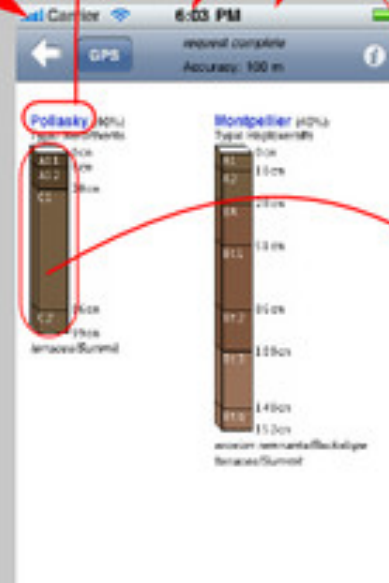

Boron Deficient Alfalfa

Precision Tank Mixing Guide

AGRIplot™

Carrier  8:01 AM 

Point 1 Details

| | |
|---------------------|------------|
| Latitude | 87.786165 |
| Longitude | 85.750973 |
| Altitude | 138.060000 |
| Distance to point 2 | 138.06 m |
| | 452.94 ft |

Set the desired GPS accuracy with the slider, and click "Done" to return to the main view.

SoilWeb for iPhone

Click to start application

Application starts with GPS disabled. Click "GPS" to start acquiring location data. Click on the "info" button for application details.

Once a location with sufficient accuracy is acquired, map unit components are displayed. Soil profiles link to their Official Series Description

Component names are linked to their details on the CA Soil Resource page. Use the "back" arrow to return to the main view.