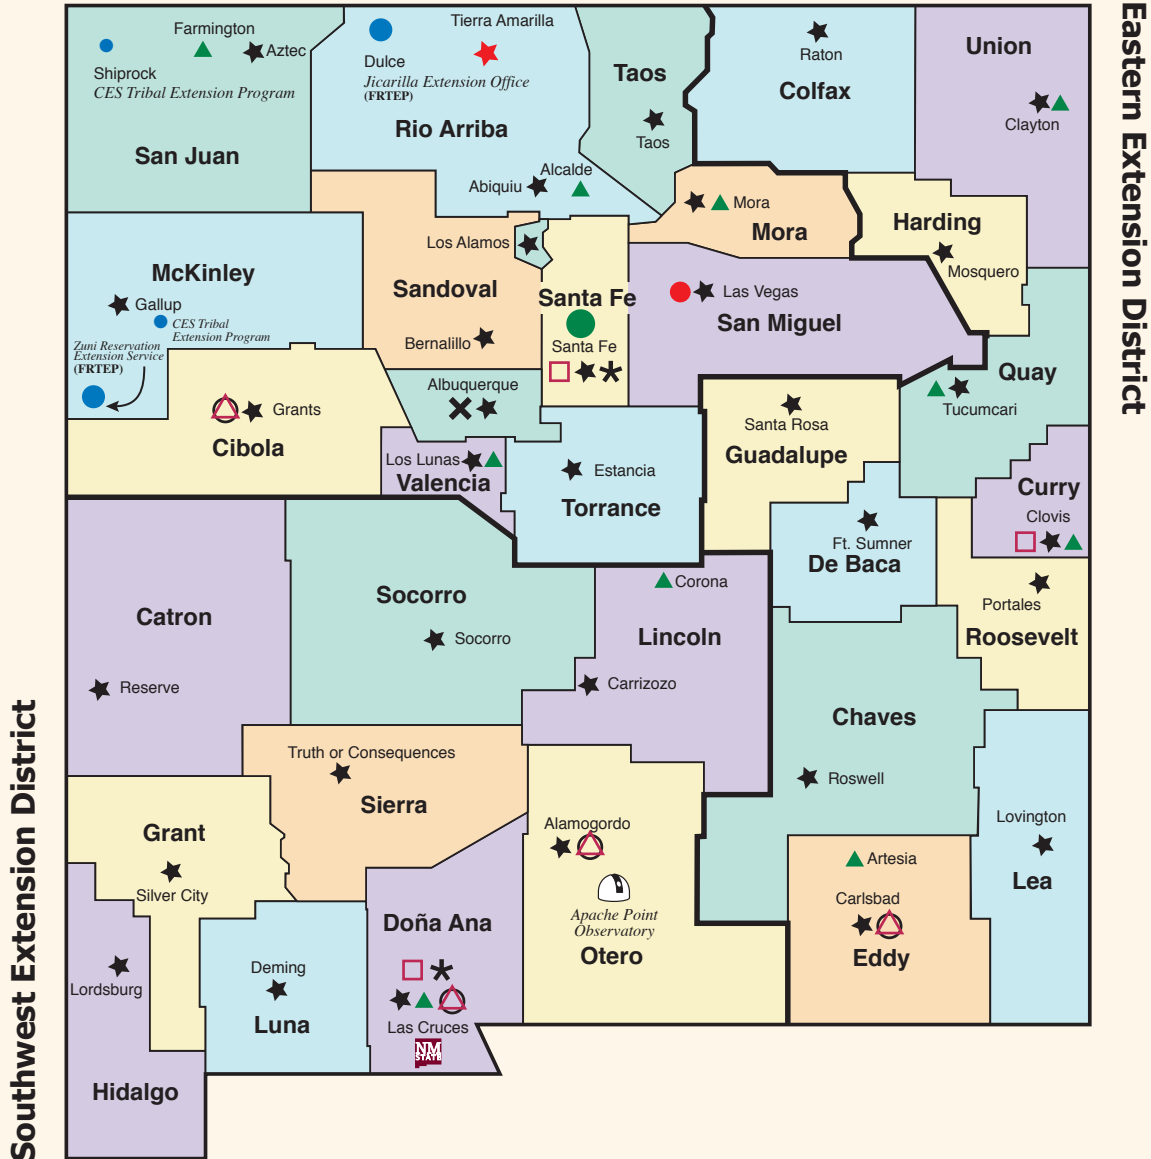

New Mexico State University

Northern Extension District

Facility Locations

- ★ County Extension Offices
- ★ County Extension Satellite Office
- Tribal Extension Offices
- Federally Recognized Tribes Extension Program (FRTEP)
- Cooperative Extension Service District Offices
- ▲ Agricultural Science and Research Centers
- ★ University Government Affairs
- ▲ NMSU Community Colleges
- ✕ NMSU Albuquerque Center
- Santa Fe Ranch Demonstration Site
- NMSU Main Campus
- 📡 Apache Point Observatory
- Memorial Middle School Agricultural Extension and Education Center