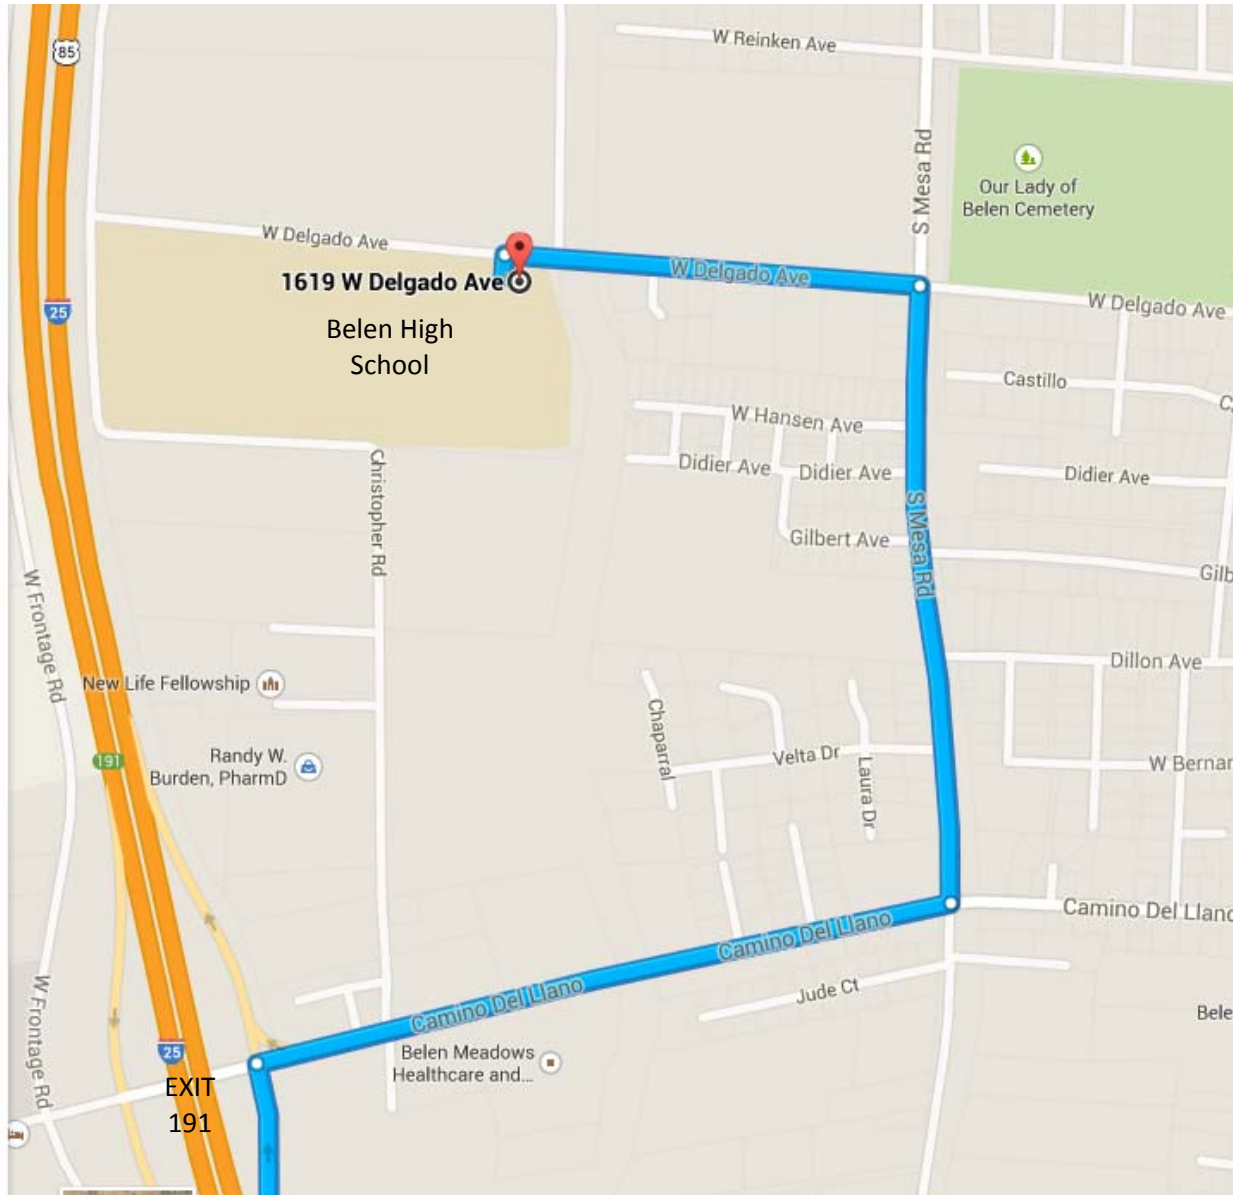

**New Mexico 4-H Home Economics School
Belen High School
1619 W Delgado Ave
Belen, NM 87002**

From I-25 – Take Exit 191
Travel east on Camino Del Llano ½ mile
Turn left (north) on S Mesa Rd, travel about ½ mile (turn opposite the cemetery)
Turn left (west) on W Delgado Ave, travel onto the High School Campus
Look for the clover for 4-H Parking.