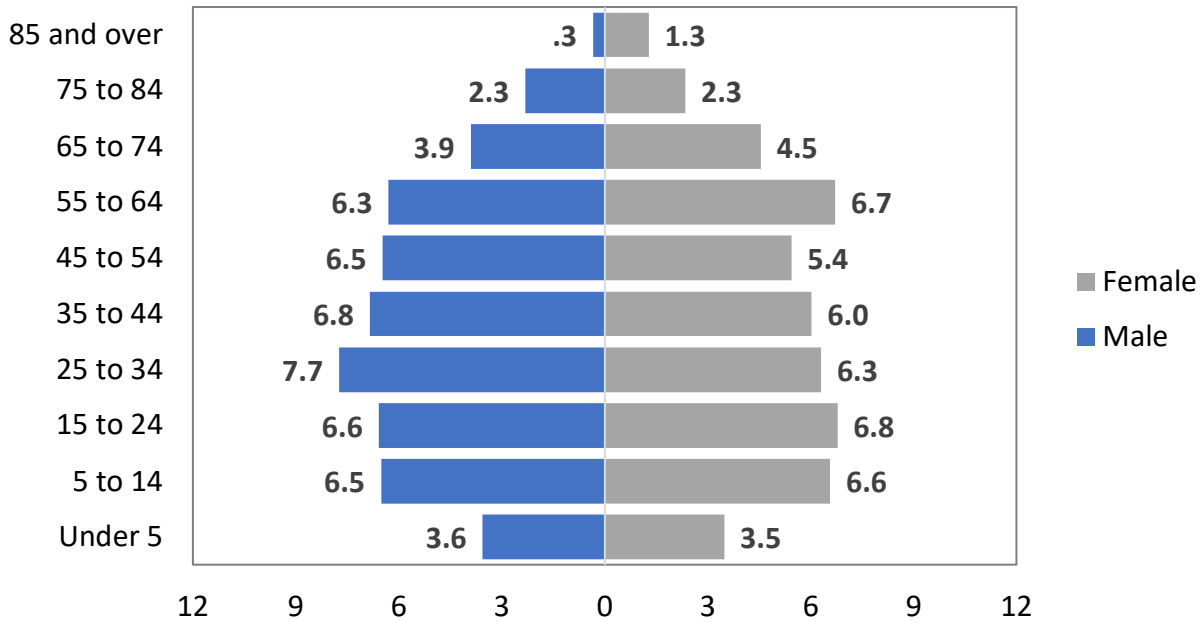

COMMUNITY DEMOGRAPHICS

Cibola County, New Mexico

Year	1980*	1990	2000	2010	2017	Percent Change 1980 - 2017
Under 18	-	33.9	30.7	25.1	24.1	-

*1980 not available

**Population Age Distribution
by percent**

Population by Race

Population by Household Size

Population by Household Type