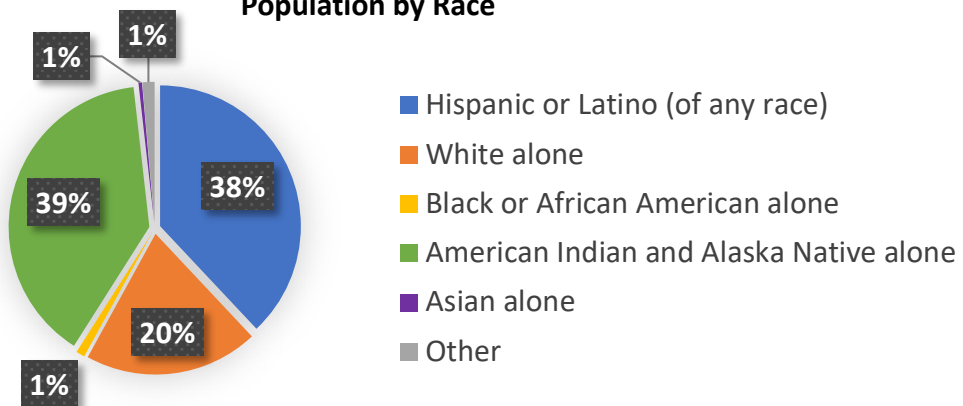

COMMUNITY DEMOGRAPHICS

Cibola County, New Mexico

Year	1980*	1990	2000	2010	2017	Percent Change 1980 - 2017
Under 18	-	33.9	30.7	25.1	24.1	-

*1980 not available

**Population Age Distribution
by percent**

Population by Race