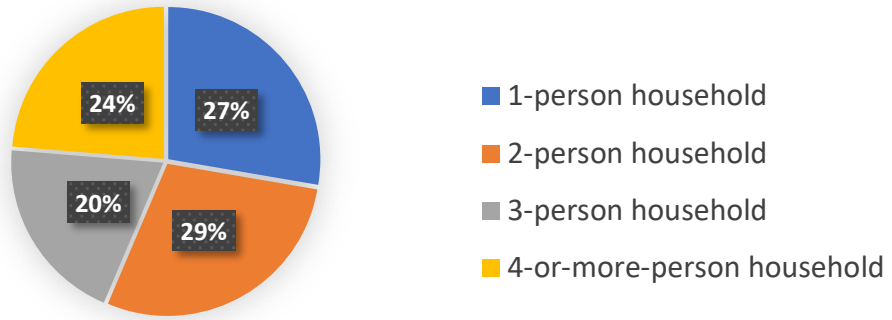

COMMUNITY DEMOGRAPHICS

Cibola County, New Mexico

Year	1980*	1990	2000	2010	2017	Percent Change 1980 - 2017
Under 18	-	33.9	30.7	25.1	24.1	-

*1980 not available

**Population Age Distribution
by percent**

Population by Race

Population by Household Size

Population by Household Type