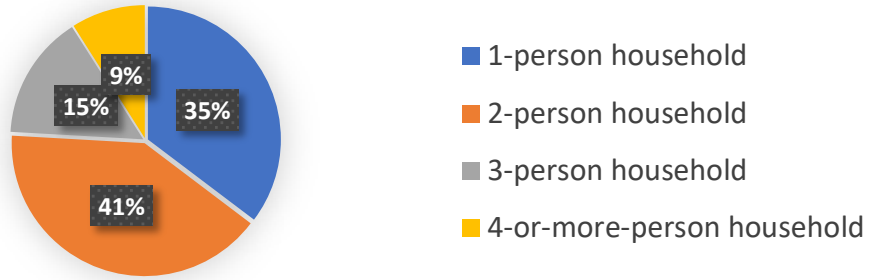

COMMUNITY DEMOGRAPHICS

Colfax County, New Mexico

Year	1980	1990	2000	2010	2017	Percent Change 1980 - 2017
Under 18	32.2	28.6	25.1	20.6	18.7	-13.5

**Population Age Distribution
by percent**

**Colfax County, NM
Population by Household Size**

Population by Household Type