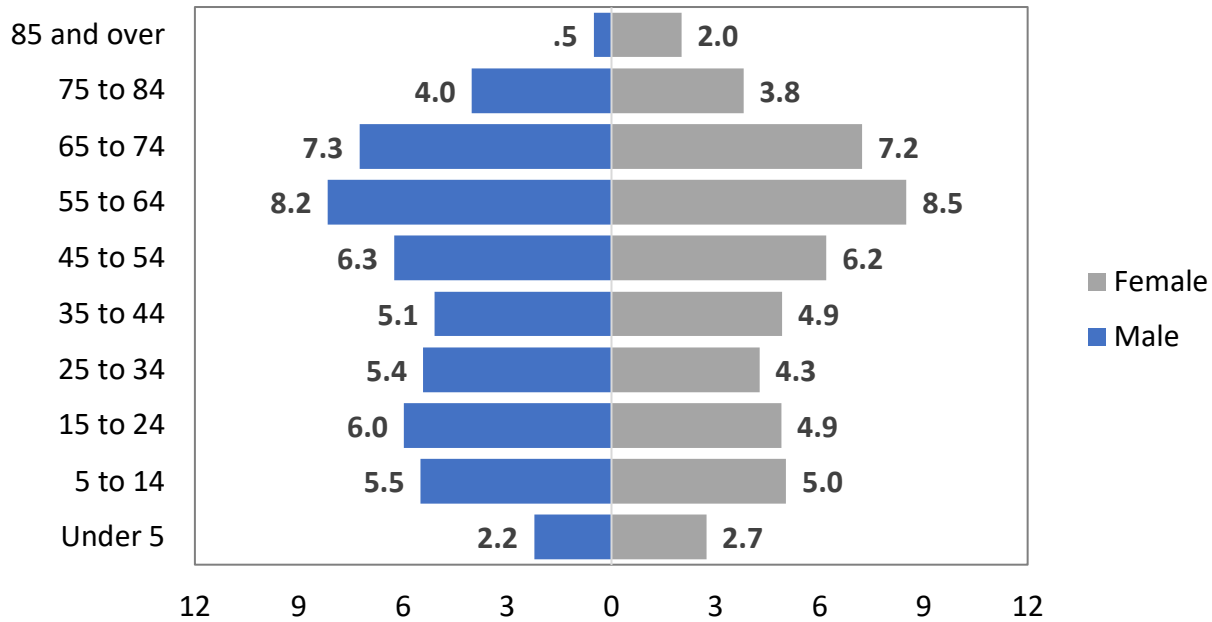

COMMUNITY DEMOGRAPHICS

Colfax County, New Mexico

Year	1980	1990	2000	2010	2017	Percent Change 1980 - 2017
Under 18	32.2	28.6	25.1	20.6	18.7	-13.5

**Population Age Distribution
by percent**

**Colfax County, NM
Population by Household Size**

Population by Household Type