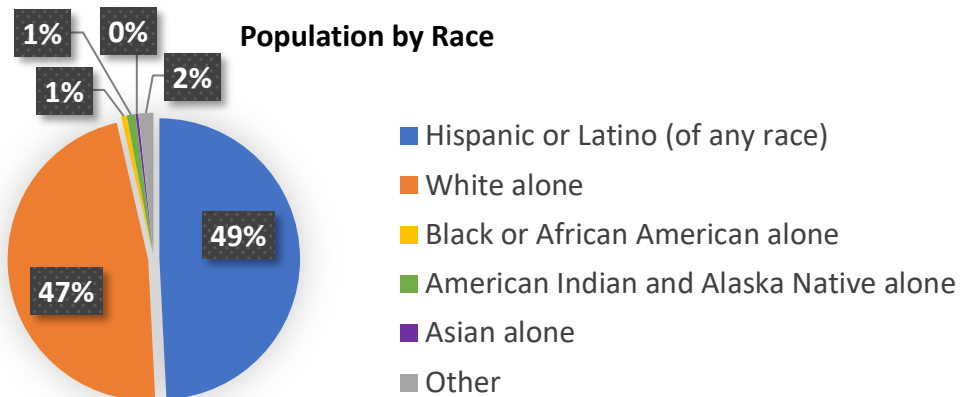

COMMUNITY DEMOGRAPHICS

Colfax County, New Mexico

Year	1980	1990	2000	2010	2017	Percent Change 1980 - 2017
Under 18	32.2	28.6	25.1	20.6	18.7	-13.5

**Population Age Distribution
by percent**

**Colfax County, NM
Population by Household Size**