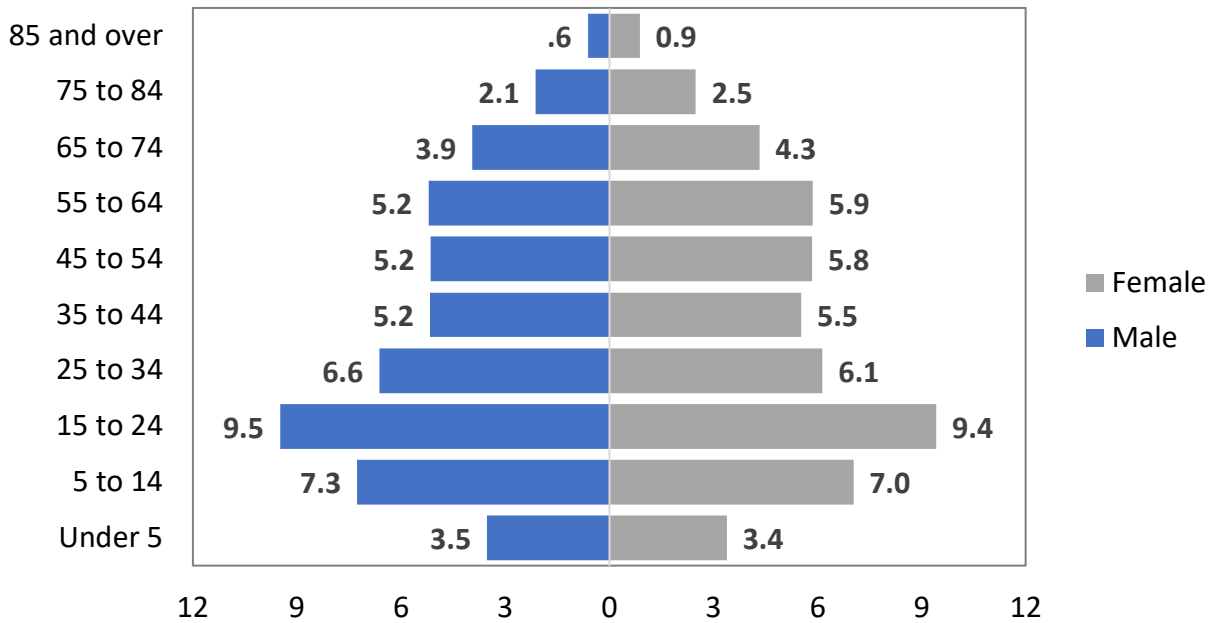

## COMMUNITY DEMOGRAPHICS

### Doña County, New Mexico

Year	1980	1990	2000	2010	2017	Percent Change 1980 - 2017
<b>Under 18</b>	32.3	30.4	29.7	26.7	25.4	-6.9

**Population Age Distribution  
by percent**

### Population by Household Size