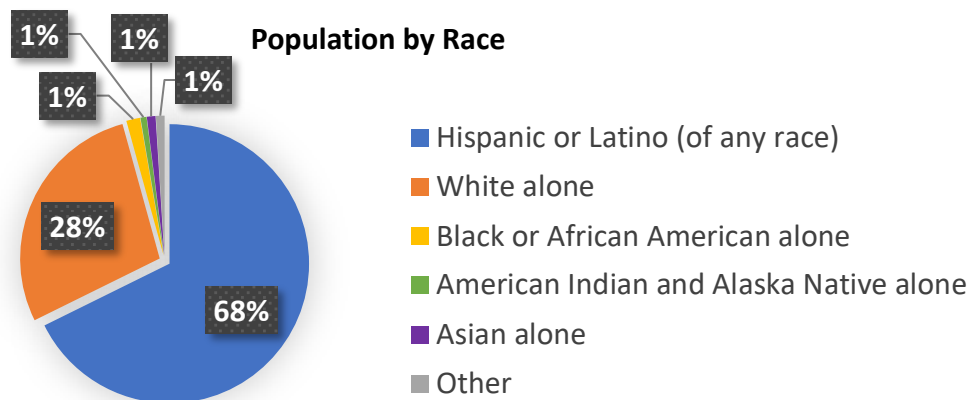

## COMMUNITY DEMOGRAPHICS

### Doña County, New Mexico

Year	1980	1990	2000	2010	2017	Percent Change 1980 - 2017
<b>Under 18</b>	32.3	30.4	29.7	26.7	25.4	-6.9

**Population Age Distribution  
by percent**