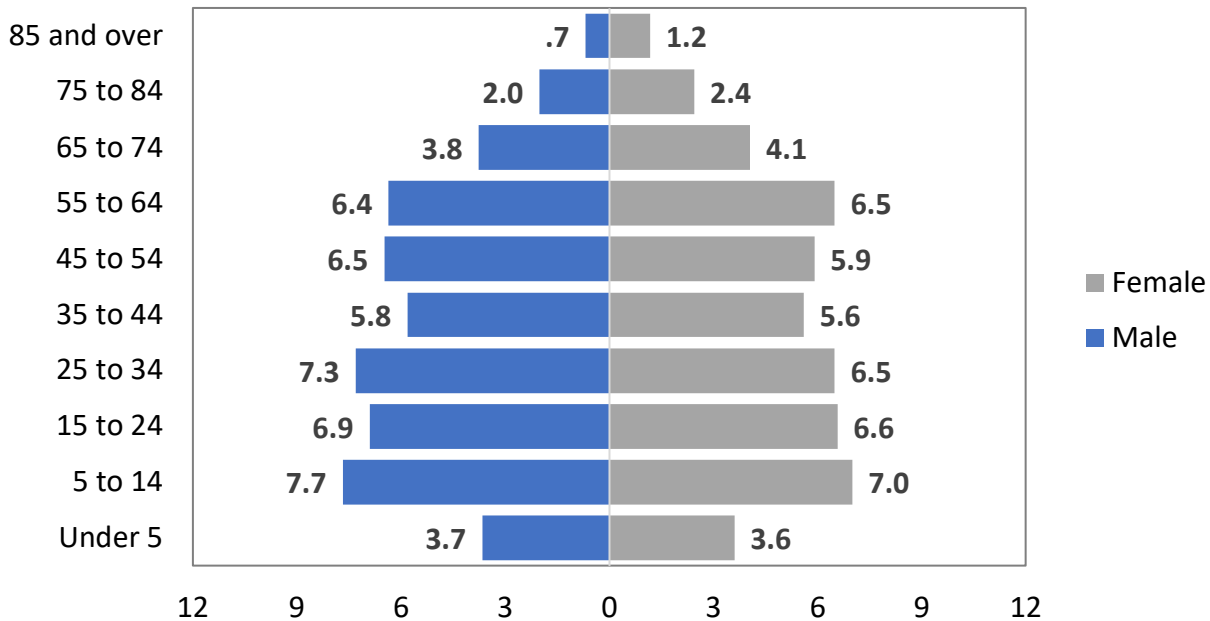

COMMUNITY DEMOGRAPHICS

Eddy County, New Mexico

Year	1980	1990	2000	2010	2017	Percent Change 1980 - 2017
Under 18	31.6	30.2	28.9	26.1	26.3	-5.3

**Population Age Distribution
by percent**

Population by Household Size

Population by Household Type