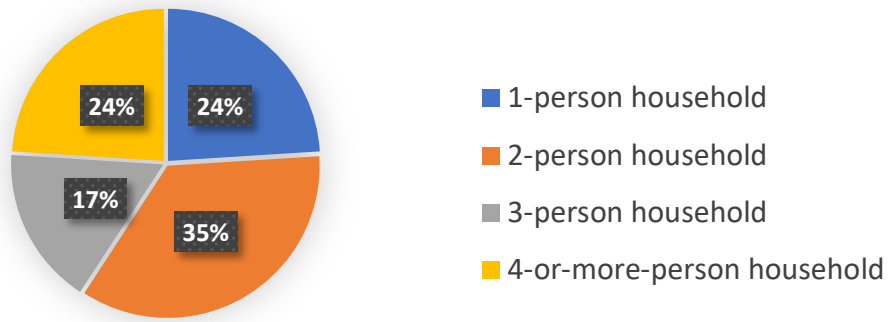

COMMUNITY DEMOGRAPHICS

Eddy County, New Mexico

Year	1980	1990	2000	2010	2017	Percent Change 1980 - 2017
Under 18	31.6	30.2	28.9	26.1	26.3	-5.3

**Population Age Distribution
by percent**

Population by Household Size

Population by Household Type