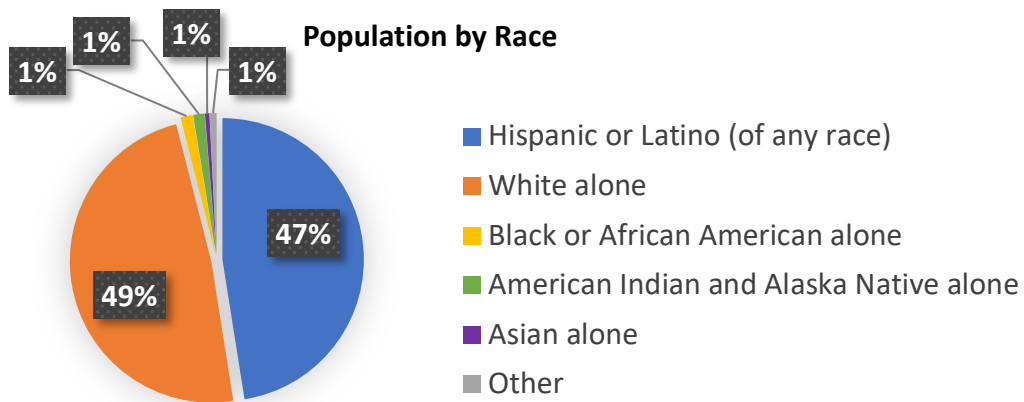

COMMUNITY DEMOGRAPHICS

Eddy County, New Mexico

Year	1980	1990	2000	2010	2017	Percent Change 1980 - 2017
Under 18	31.6	30.2	28.9	26.1	26.3	-5.3

**Population Age Distribution
by percent**

Population by Household Size

Population by Household Type