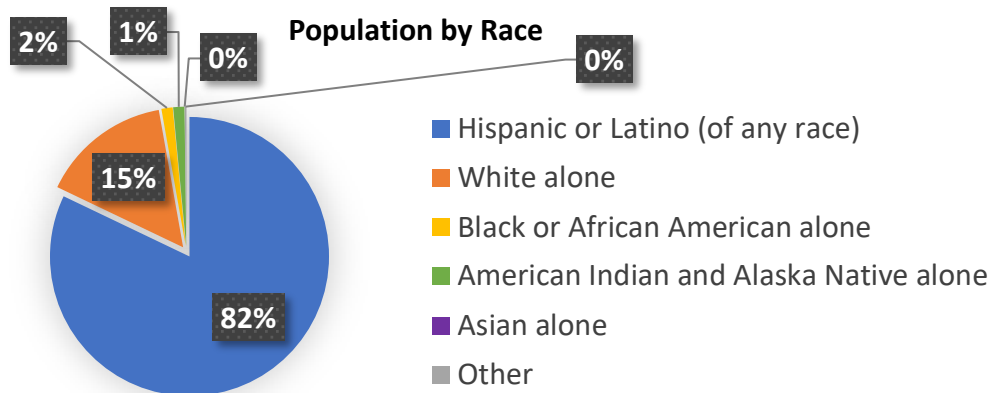

COMMUNITY DEMOGRAPHICS

Guadalupe County, New Mexico

Year	1980	1990	2000	2010	2017	Percent Change 1980 - 2017
Under 18	34.6	30.7	24.4	21.8	21.1	-13.5

**Population Age Distribution
by Percent**

Population by Household Size

Population by Household Type