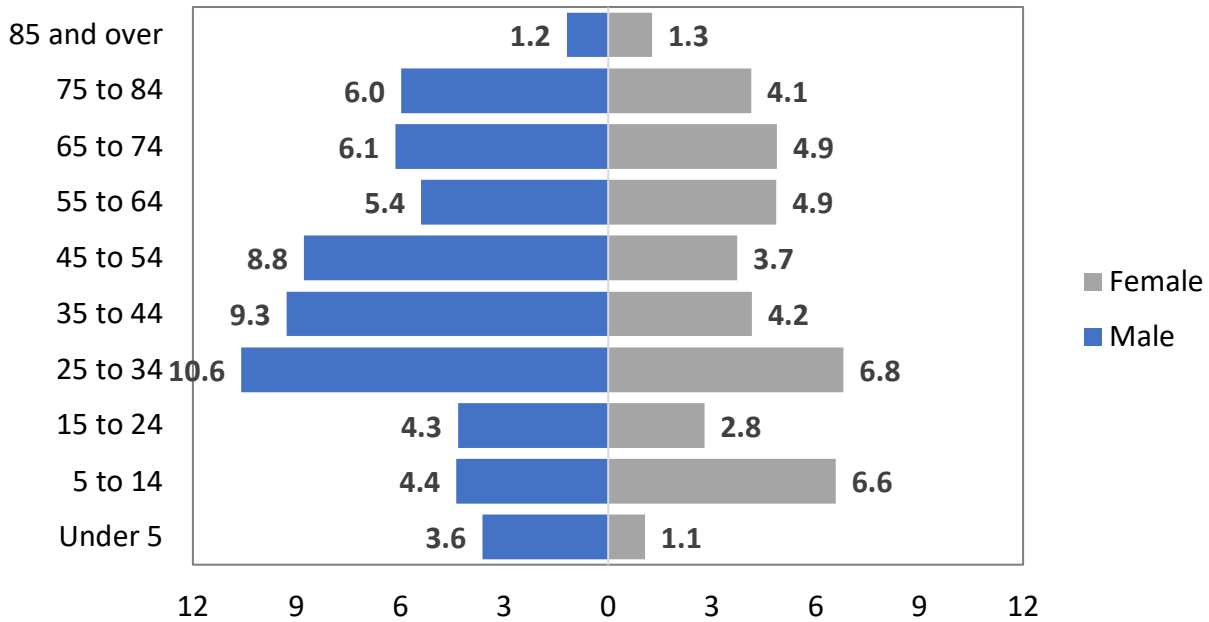

COMMUNITY DEMOGRAPHICS

Guadalupe County, New Mexico

Year	1980	1990	2000	2010	2017	Percent Change 1980 - 2017
Under 18	34.6	30.7	24.4	21.8	21.1	-13.5

**Population Age Distribution
by Percent**

Population by Household Size

Population by Household Type