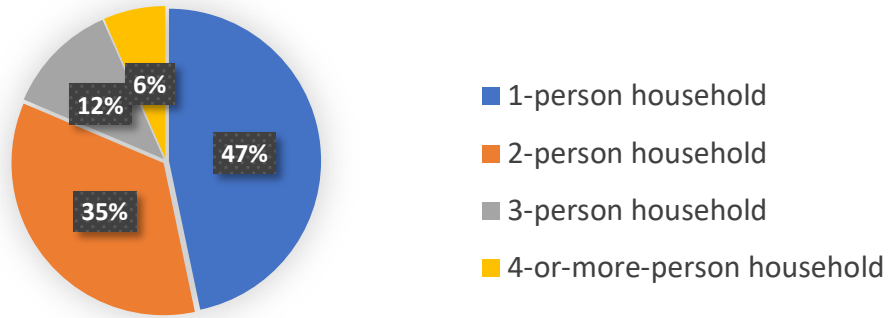

COMMUNITY DEMOGRAPHICS

Guadalupe County, New Mexico

Year	1980	1990	2000	2010	2017	Percent Change 1980 - 2017
Under 18	34.6	30.7	24.4	21.8	21.1	-13.5

**Population Age Distribution
by Percent**

Population by Household Size

Population by Household Type