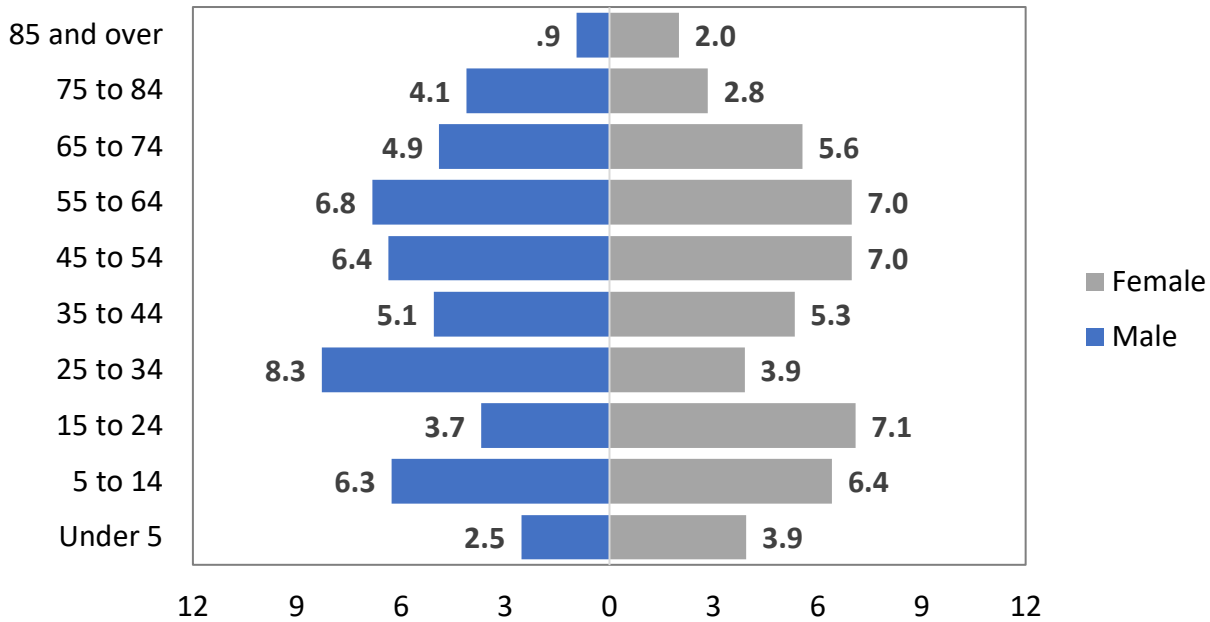

## COMMUNITY DEMOGRAPHICS

Hidalgo County, New Mexico

Year	1980	1990	2000	2010	2017	Percent Change 1980 - 2017
<b>Under 18</b>	37.4	33.1	31.7	25.8	23.0	-14.4

**Population Age Distribution  
by Percent**

### Population by Household Size

### Population by Household Type