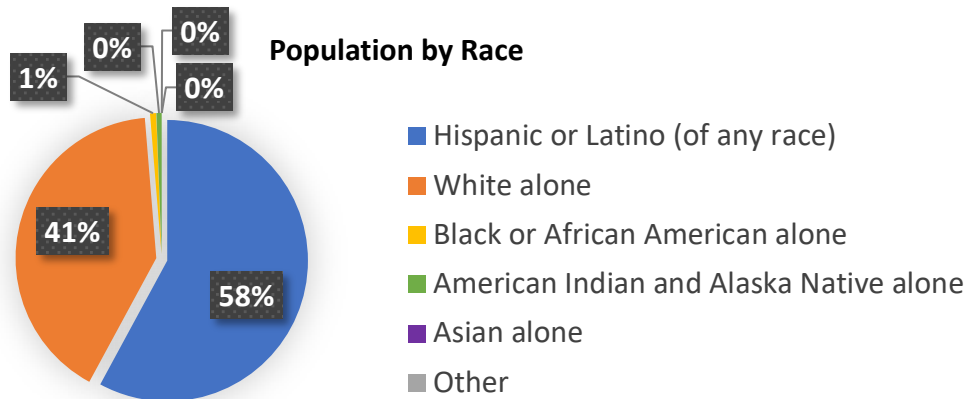

## COMMUNITY DEMOGRAPHICS

Hidalgo County, New Mexico

Year	1980	1990	2000	2010	2017	Percent Change 1980 - 2017
<b>Under 18</b>	37.4	33.1	31.7	25.8	23.0	-14.4

**Population Age Distribution  
by Percent**

### Population by Household Size