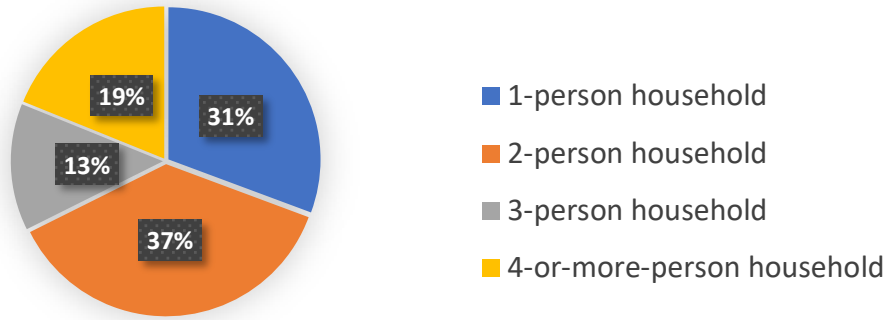

## COMMUNITY DEMOGRAPHICS

Hidalgo County, New Mexico

Year	1980	1990	2000	2010	2017	Percent Change 1980 - 2017
<b>Under 18</b>	37.4	33.1	31.7	25.8	23.0	-14.4

**Population Age Distribution  
by Percent**

### Population by Household Size