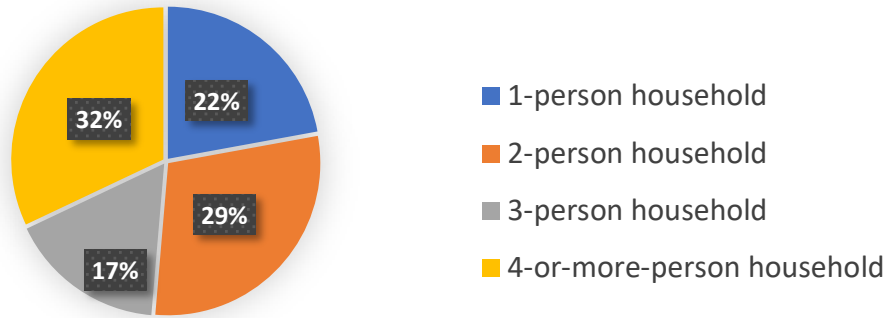

COMMUNITY DEMOGRAPHICS

Lea County, New Mexico

Year	1980	1990	2000	2010	2017	Percent Change 1980 - 2017
Under 18	34.2	33.2	30.1	29.4	30.1	-4.1

**Population Age Distribution
by Percent**

Population by Household Size

Population by Household Type