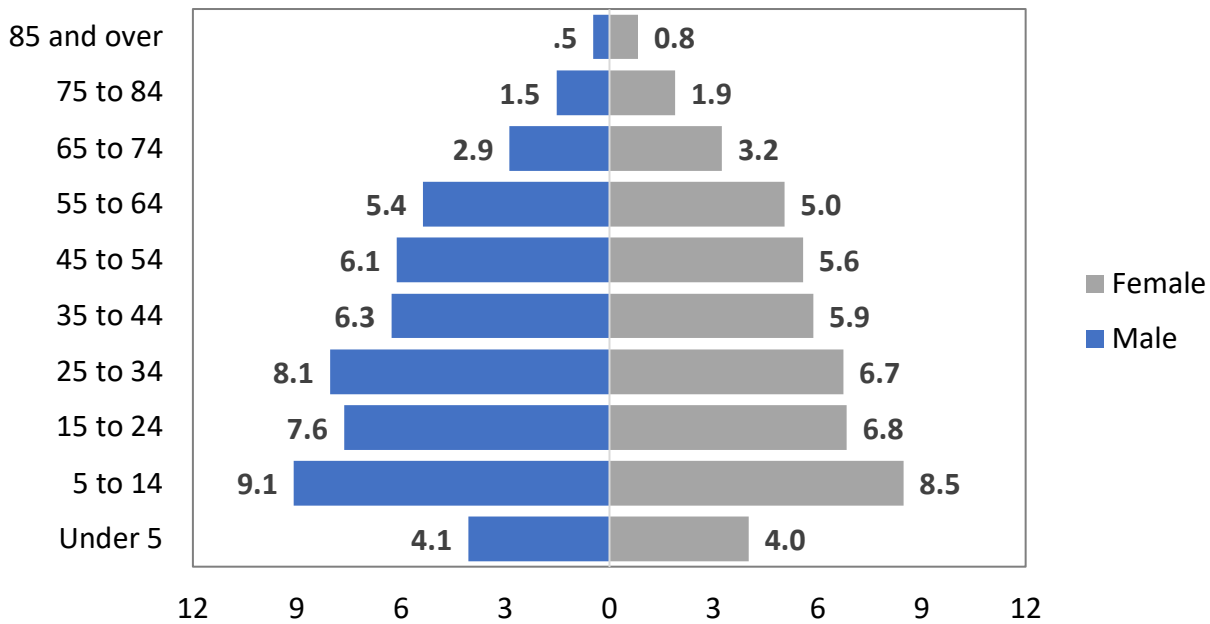

COMMUNITY DEMOGRAPHICS

Lea County, New Mexico

Year	1980	1990	2000	2010	2017	Percent Change 1980 - 2017
Under 18	34.2	33.2	30.1	29.4	30.1	-4.1

**Population Age Distribution
by Percent**

Population by Household Size

Population by Household Type