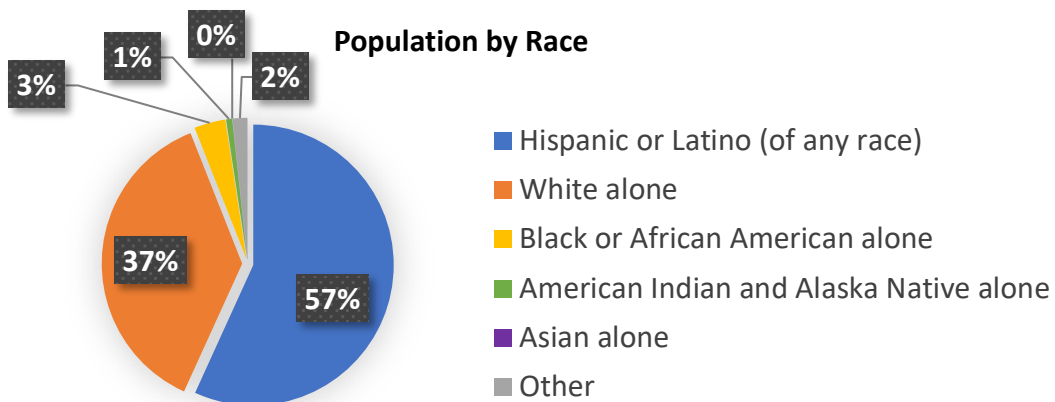

COMMUNITY DEMOGRAPHICS

Lea County, New Mexico

Year	1980	1990	2000	2010	2017	Percent Change 1980 - 2017
Under 18	34.2	33.2	30.1	29.4	30.1	-4.1

**Population Age Distribution
by Percent**

Population by Household Size