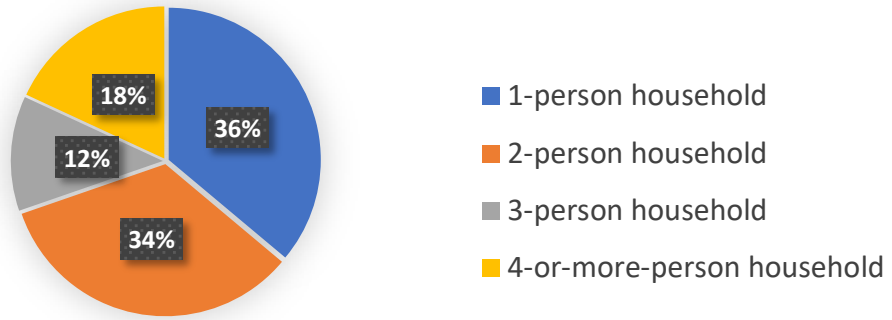

## COMMUNITY DEMOGRAPHICS

Luna County, New Mexico

Year	1980	1990	2000	2010	2017	Percent Change 1980 - 2017
<b>Under 18</b>	30.7	29.1	30.0	26.5	26.4	-4.3

**Population Age Distribution  
by Percent**

### Population by Household Size