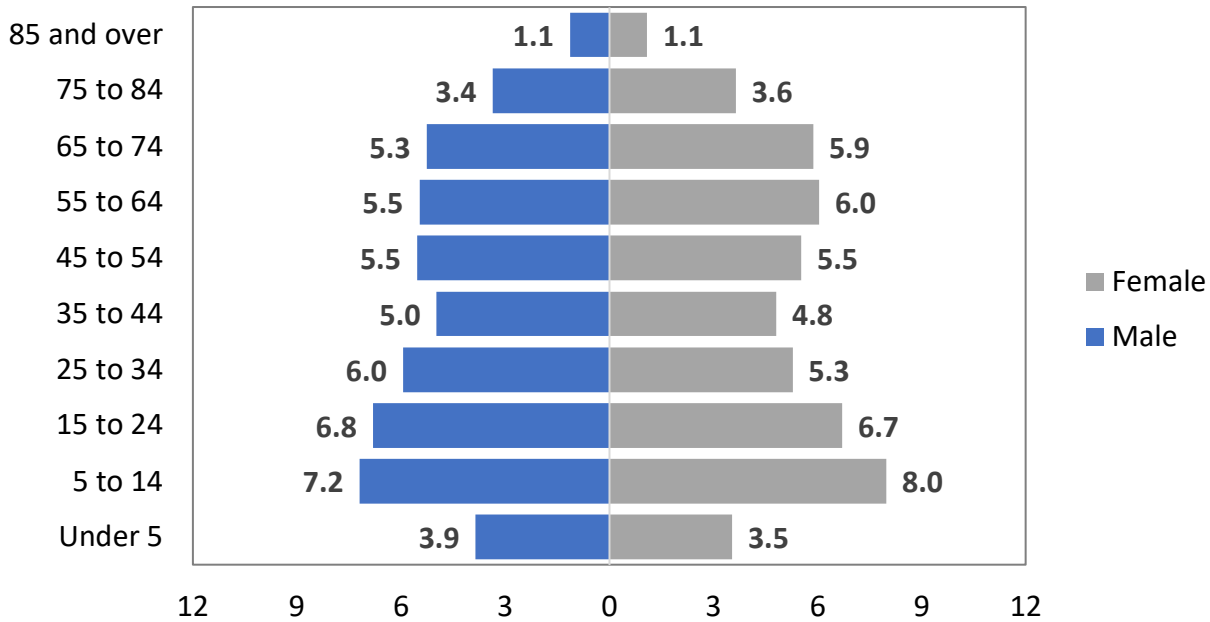

## COMMUNITY DEMOGRAPHICS

Luna County, New Mexico

Year	1980	1990	2000	2010	2017	Percent Change 1980 - 2017
<b>Under 18</b>	30.7	29.1	30.0	26.5	26.4	-4.3

**Population Age Distribution  
by Percent**

### Population by Household Size

### Population by Household Type