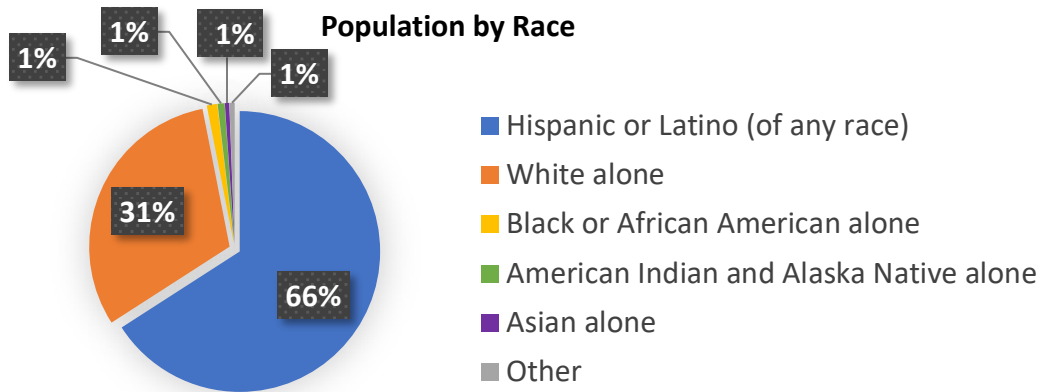

## COMMUNITY DEMOGRAPHICS

Luna County, New Mexico

Year	1980	1990	2000	2010	2017	Percent Change 1980 - 2017
<b>Under 18</b>	30.7	29.1	30.0	26.5	26.4	-4.3

**Population Age Distribution  
by Percent**

### Population by Household Size