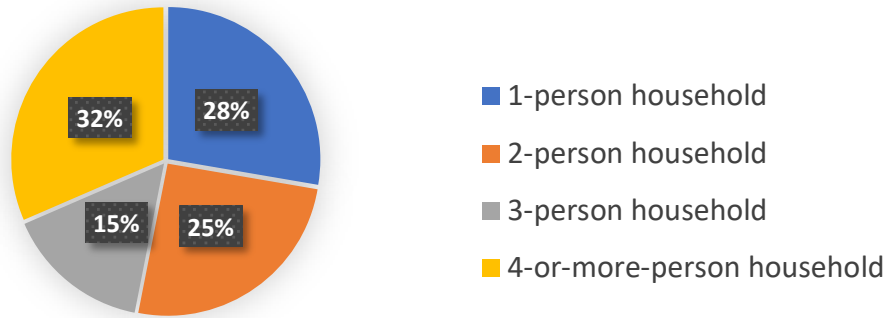

### McKinley County, New Mexico

Year	1980	1990	2000	2010	2017	Percent Change 1980 - 2017
<b>Under 18</b>	41.2	38.8	38.0	31.3	29.6	-11.6

**Population Age Distribution  
by Percent**

**Population by Race**

### Population by Household Size