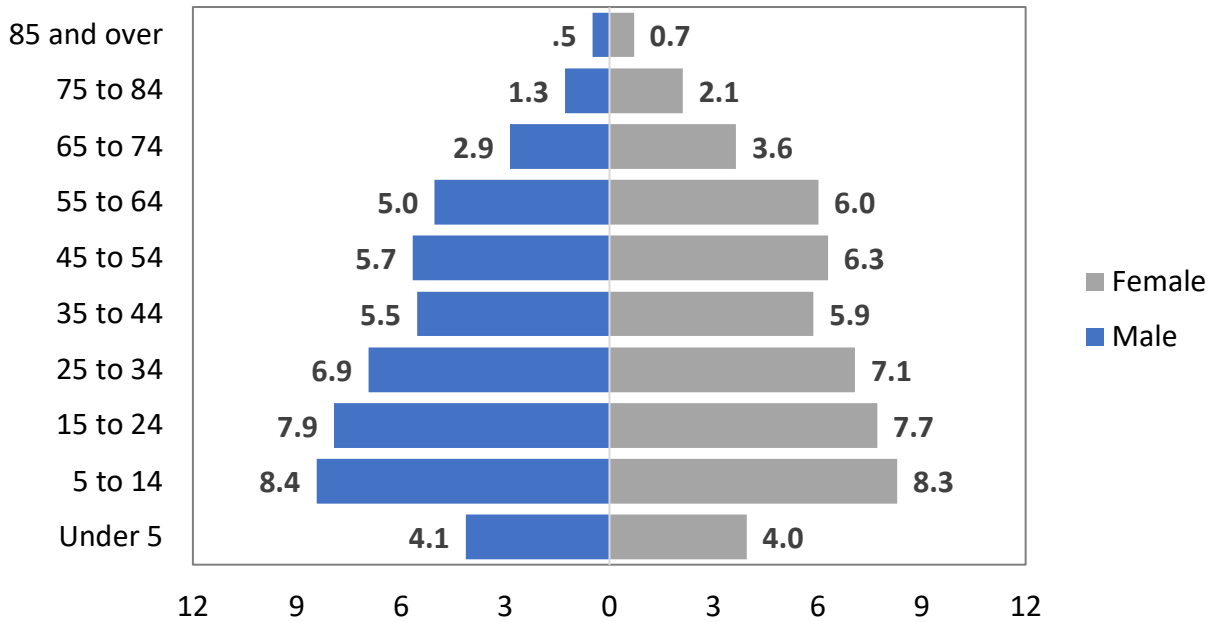

## COMMUNITY DEMOGRAPHICS

### McKinley County, New Mexico

Year	1980	1990	2000	2010	2017	Percent Change 1980 - 2017
<b>Under 18</b>	41.2	38.8	38.0	31.3	29.6	-11.6

**Population Age Distribution  
by Percent**

**Population by Race**

### Population by Household Size