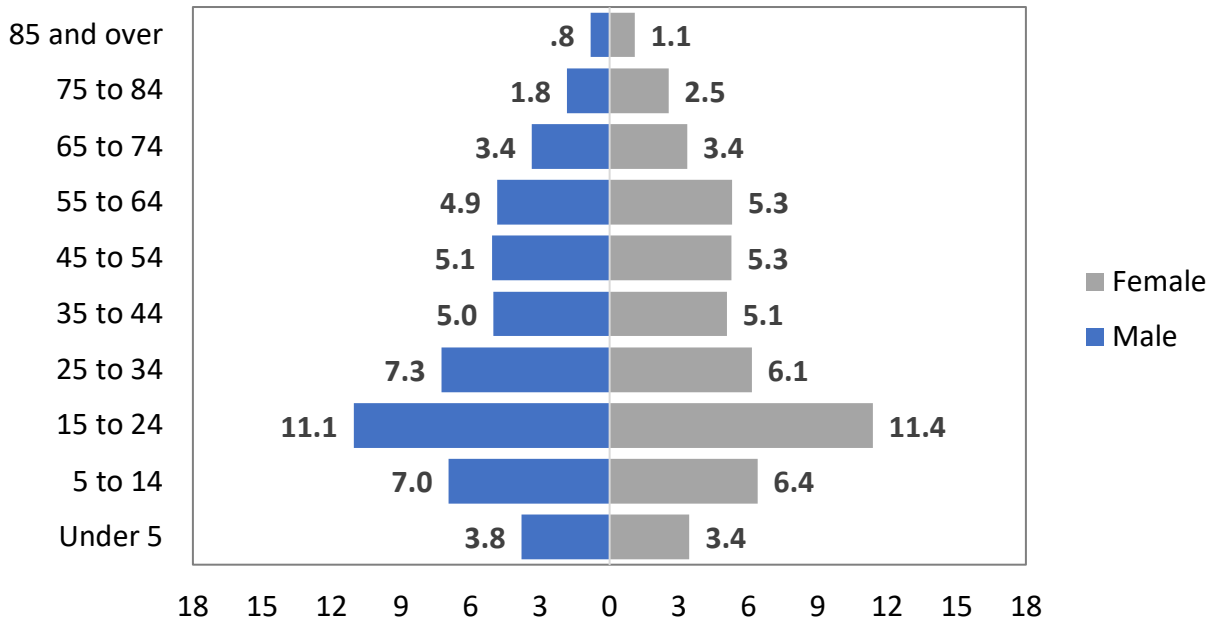

COMMUNITY DEMOGRAPHICS

Roosevelt County, New Mexico

Year	1980	1990	2000	2010	2017	Percent Change 1980 - 2017
Under 18	27.2	27.1	28.1	26.6	24.6	-2.6

**Population Age Distribution
by Percent**

Population by Household Size

Population by Household Type