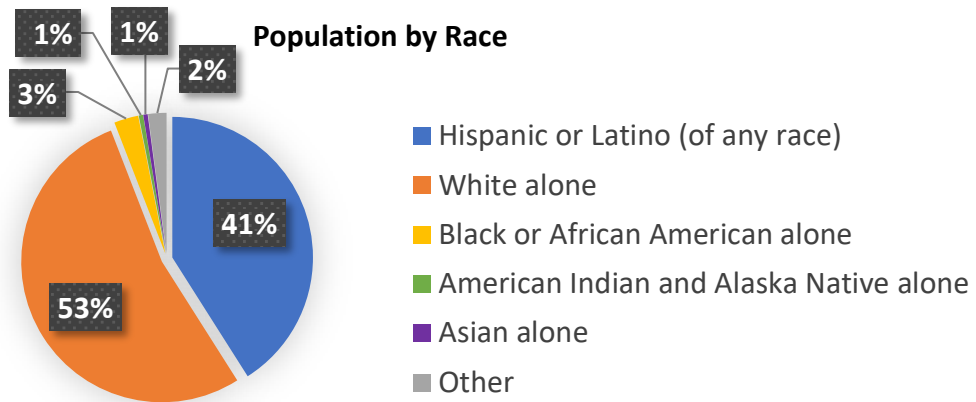

COMMUNITY DEMOGRAPHICS

Roosevelt County, New Mexico

Year	1980	1990	2000	2010	2017	Percent Change 1980 - 2017
Under 18	27.2	27.1	28.1	26.6	24.6	-2.6

**Population Age Distribution
by Percent**

Population by Household Size