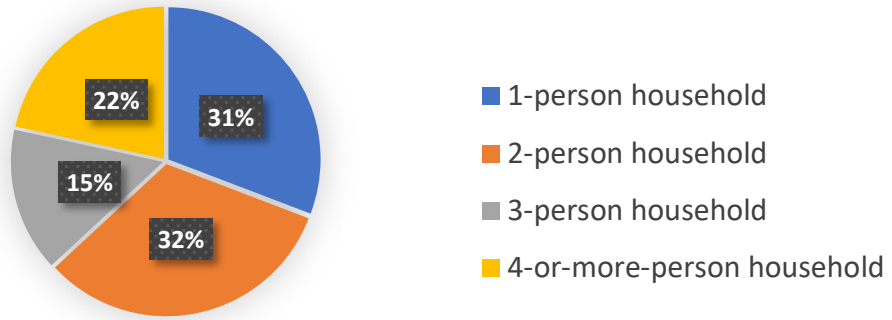

COMMUNITY DEMOGRAPHICS

Roosevelt County, New Mexico

Year	1980	1990	2000	2010	2017	Percent Change 1980 - 2017
Under 18	27.2	27.1	28.1	26.6	24.6	-2.6

**Population Age Distribution
by Percent**

Population by Household Size

Population by Household Type