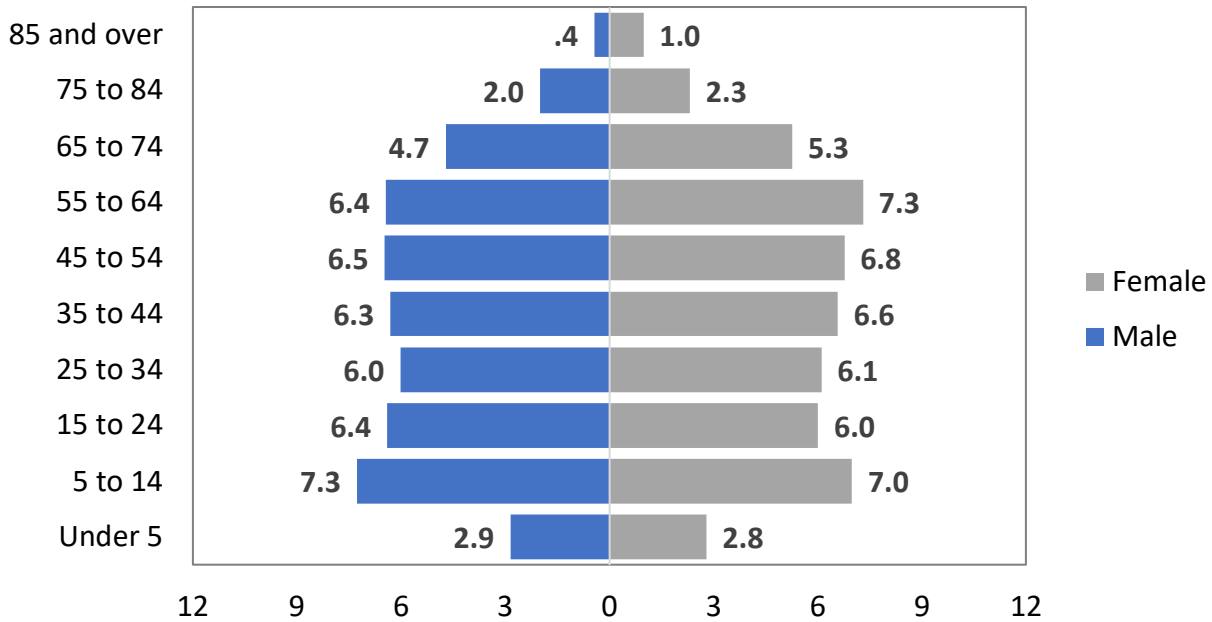

COMMUNITY DEMOGRAPHICS

Sandoval County, New Mexico

Year	1980	1990	2000	2010	2017	Percent Change 1980 - 2017
Under 18	34.0	32.0	29.6	26.7	24.3	-9.7

**Population Age Distribution
by Percent**

Population by Race

Population by Household Size

Population by Household Type