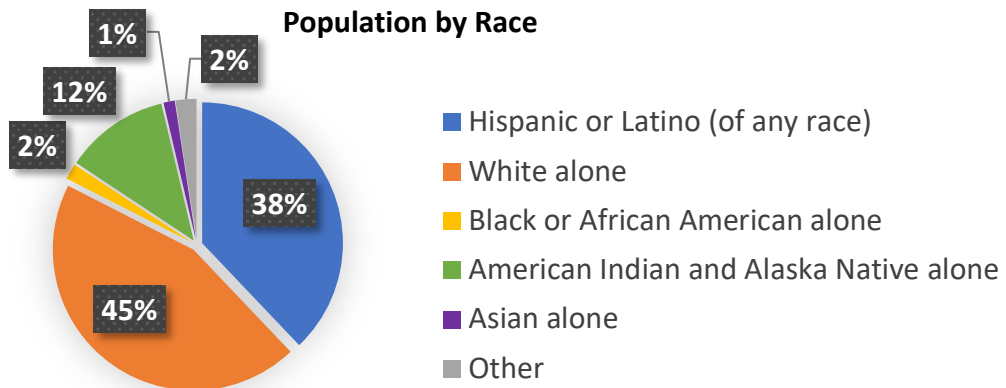

COMMUNITY DEMOGRAPHICS

Sandoval County, New Mexico

Year	1980	1990	2000	2010	2017	Percent Change 1980 - 2017
Under 18	34.0	32.0	29.6	26.7	24.3	-9.7

**Population Age Distribution
by Percent**

Population by Race