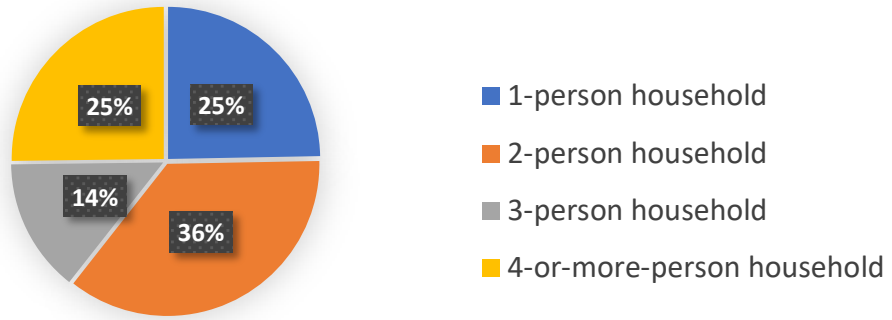

COMMUNITY DEMOGRAPHICS

Sandoval County, New Mexico

Year	1980	1990	2000	2010	2017	Percent Change 1980 - 2017
Under 18	34.0	32.0	29.6	26.7	24.3	-9.7

**Population Age Distribution
by Percent**

Population by Race

Population by Household Size

Population by Household Type