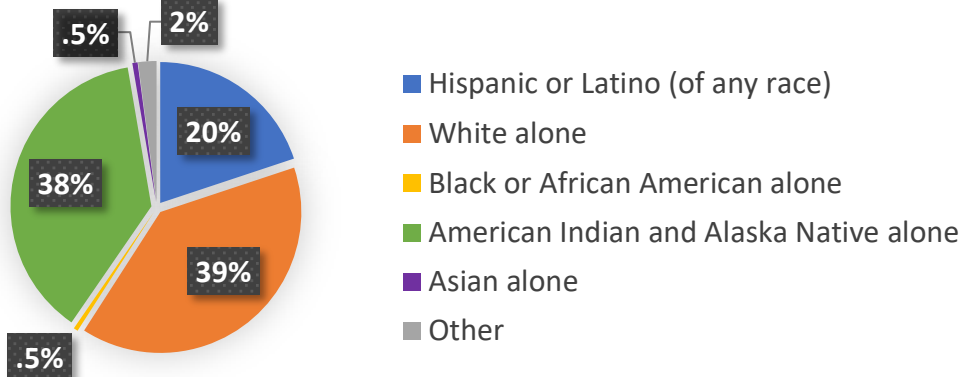

COMMUNITY DEMOGRAPHICS

San Juan County, New Mexico

Year	1980	1990	2000	2010	2017	Percent Change 1980 - 2017
Under 18	37.6	36.4	32.6	29.0	27.5	-10.1

**Population Age Distribution
by Percent**

Population by Race