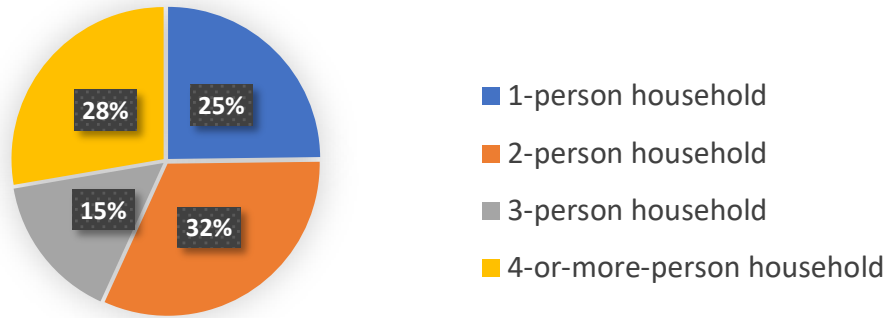

COMMUNITY DEMOGRAPHICS

San Juan County, New Mexico

Year	1980	1990	2000	2010	2017	Percent Change 1980 - 2017
Under 18	37.6	36.4	32.6	29.0	27.5	-10.1

**Population Age Distribution
by Percent**

Population by Race

Population by Household Size

Population by Household Type