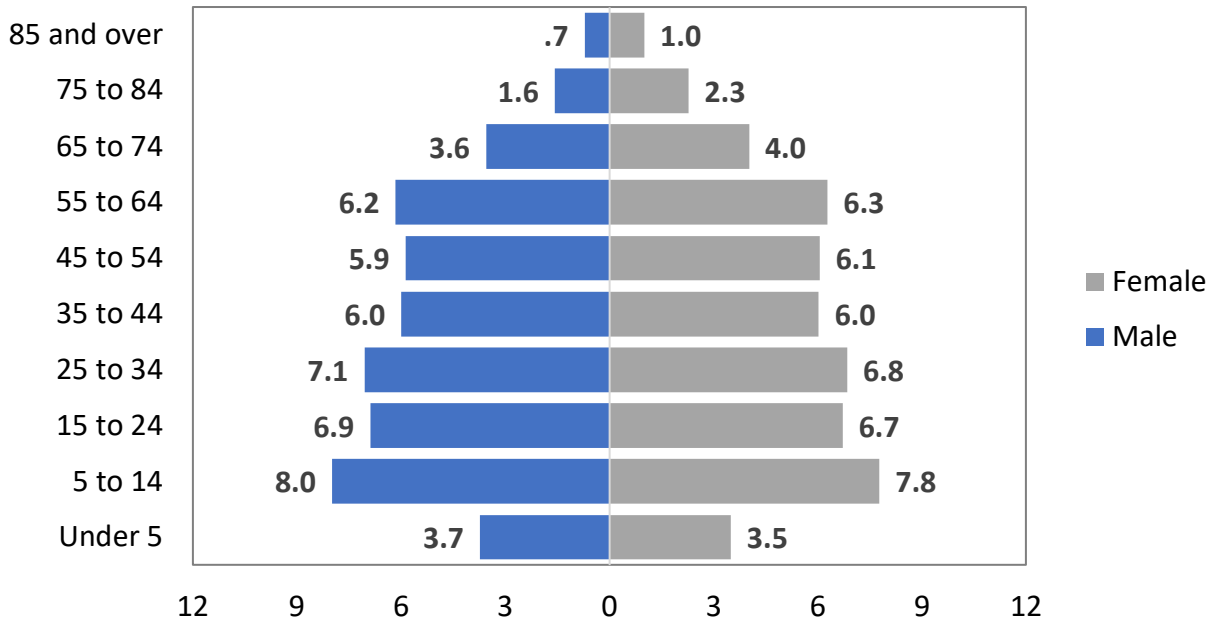

COMMUNITY DEMOGRAPHICS

San Juan County, New Mexico

Year	1980	1990	2000	2010	2017	Percent Change 1980 - 2017
Under 18	37.6	36.4	32.6	29.0	27.5	-10.1

**Population Age Distribution
by Percent**

Population by Race

Population by Household Size

Population by Household Type